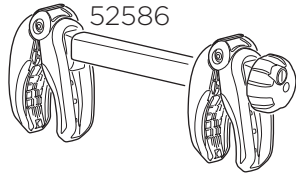

# Bike adapter VeloCompact

9261

**THULE**  
SWEDEN

x1 

52594