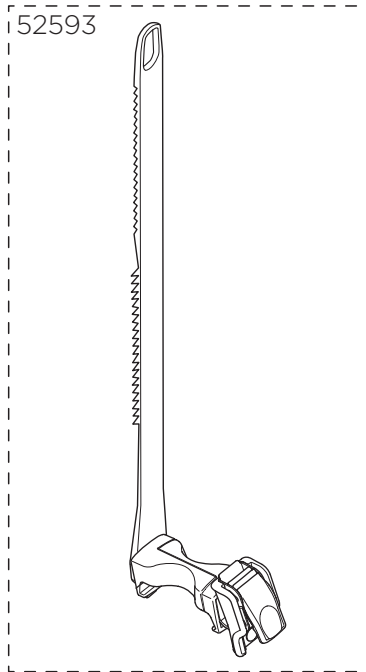

# Bike adapter VeloCompact

9261

**THULE**  
SWEDEN

x1 

52594